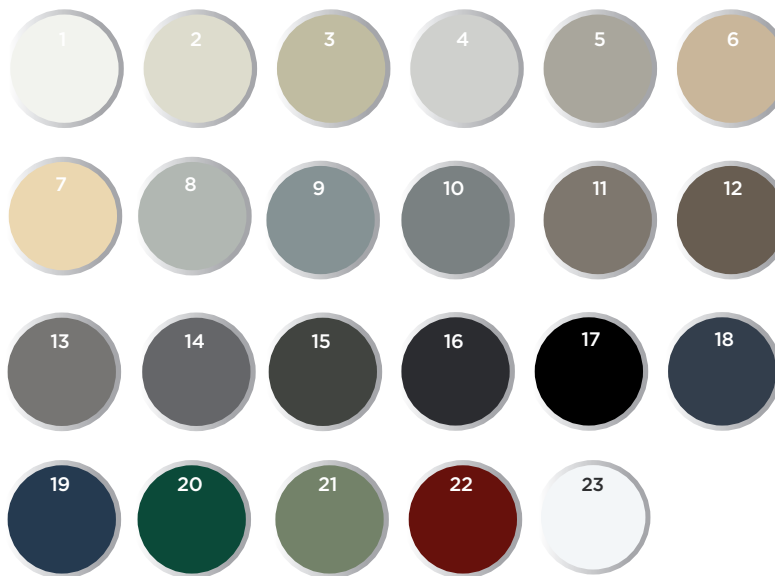

4DP (PLAIN PANEL - NO EMBOSSMENT)

4DR (RECTANGULAR EMBOSSMENT)

4DS (SQUARE EMBOSSMENT)

OPTIONAL WINDOWS FOR YOU

Let the sun shine in with optional window designs. Available in your choice of Clear or Grey tinted Perspex.

SUNSET

WATERTON

RUSHTON

SUNRISE

SHERWOOD

CASCADE

STOCKTON

PLAIN

4D

Sectional
Garage Doors

Colour
& Finishes

IT'S ALL ABOUT COLOUR LASTING, VIBRANT COLOUR

Colorbond

- 1 Dover White™
- 2 Surfmist®
- 3 Evening Haze®
- 4 Southerly®
- 5 Dune®
- 6 Paperbark®
- 7 Classic Cream™
- 8 Shale Grey™
- 9 Bluegum®
- 10 Windspray®
- 11 Gully®
- 12 Jasper®
- 13 Wallaby®
- 14 Basalt®
- 15 Woodland Grey®
- 16 Monument®
- 17 Night Sky®
- 18 Ironstone®
- 19 Deep Ocean®
- 20 Cottage Green®
- 21 Pale Eucalypt®
- 22 Manor Red®